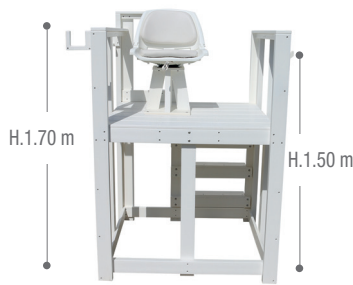

Non-contractual photos.

Platforms

Technical data

Malibu Platform

Friedel Platform

Friedel Platform +

Hexa Chair Platform

HDPE
HDPE RECYCLING
PLASTIC

MALIBU

FRIEDEL
PLATEFORME

Load max.

180 kg

180 kg

180 kg

180 kg

Weight

75 kg

60 kg

80 kg

70 kg

Seat height

150 cm

150 cm

150 cm

150 cm

Dimensions (WxDxH)

137 x 125 x 170 cm

120 x 170 x 170 cm

170 x 170 x 220 cm

121 x 150 x 177 cm

Material

Recycled polypropylene