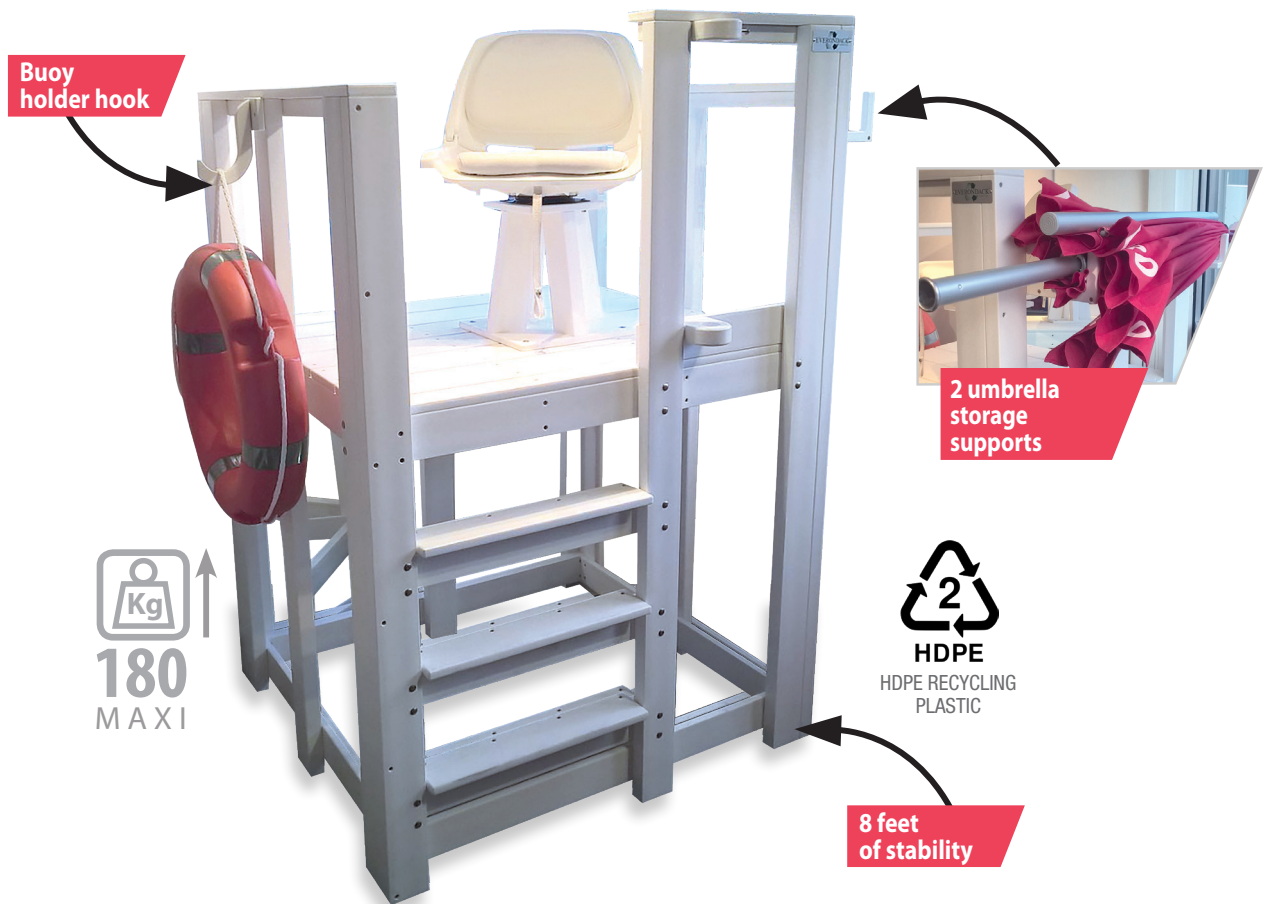

MALIBU

FRIEDEL
PLATEFORME

Pool equipment and animation solution

For aqua park, beach, camping, multi pools

Robust, made of recycled plastic

Can be used sitting or standing

Swivel chair with 360° viewing

Holders for parasol, bottle and buoy

MALIBU

FRIEDEL
PLATEFORME

Load max.

180 kg

180 kg

180 kg

180 kg

Weight

75 kg

60 kg

80 kg

70 kg

Seat height

150 cm

150 cm

150 cm

150 cm

Dimensions (WxDxH)

137 x 125 x 170 cm

120 x 170 x 170 cm

170 x 170 x 220 cm

121 x 150 x 177 cm

Material

Recycled polypropylene