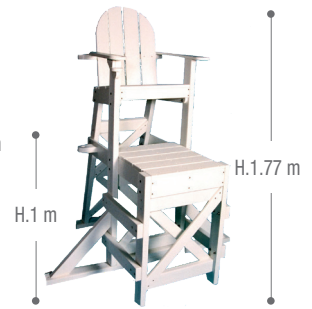

Non-contractual photos.

Platforms

Technical data

Malibu Platform

Friedel Platform

Friedel Platform +

Hexa Chair Platform

HDPE
HDPE RECYCLING
PLASTIC

MALIBU

FRIEDEL
PLATEFORME

Load max.

180 kg

180 kg

180 kg

180 kg

Weight

75 kg

60 kg

80 kg

70 kg

Seat height

150 cm

150 cm

150 cm

150 cm

Dimensions (WxDxH)

137 x 125 x 170 cm

120 x 170 x 170 cm

170 x 170 x 220 cm

121 x 150 x 177 cm

Material

Recycled polypropylene